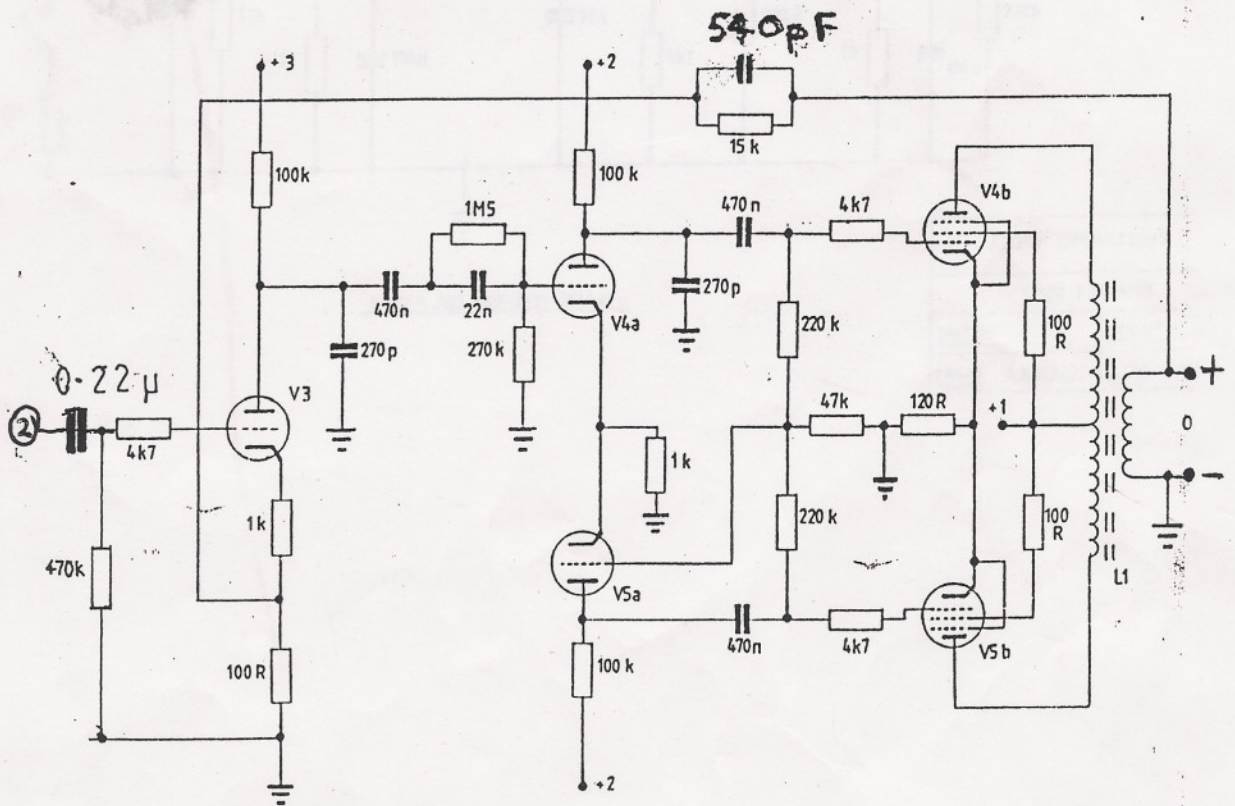

SERIES 300 POWER SUPPLY

115 V

BROWN - RED

BLUE - WHITE

AUDIO INNOVATIONS	
S.300 P/S	
DRG No	VER No
DRWN A.K.MANN	DATE 1/9/86

V3:- ECC83
V4,V5:- ECL86

SERIES 300 POWER AMP

AUDIO INNOVATIONS	
S.300 POWER AMP	
DRG No	VER No
DRWN A.K.MANN	DATE 1/9/86